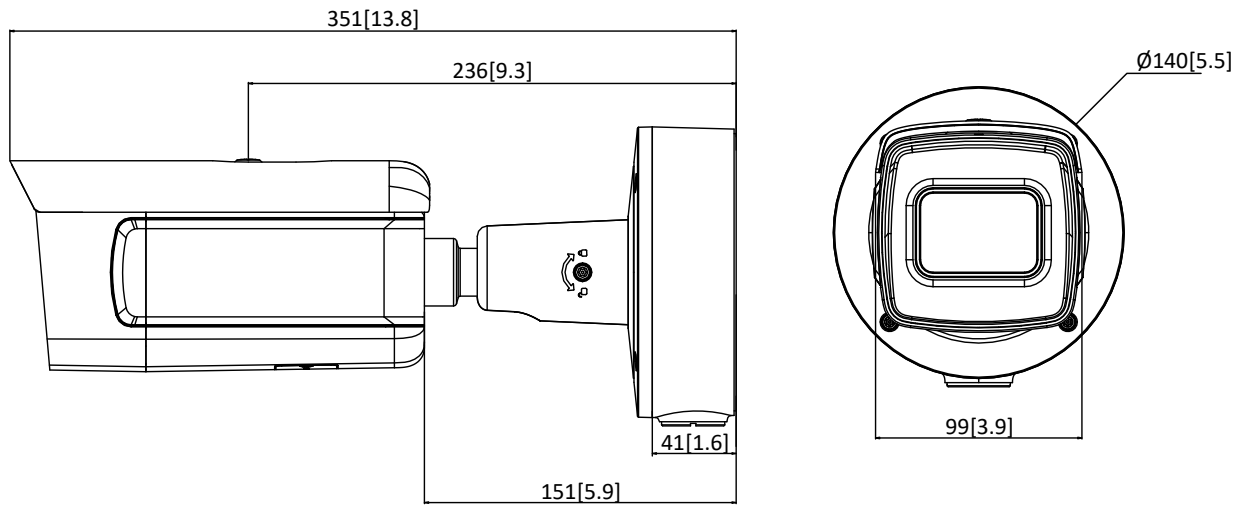

Power Supply	12 VDC \pm 20%, two-core terminal block PoE (802.3at, class 4)
Power Consumption and Current	-IZS: 12 VDC, 1.2 A, max. 14 W; PoE (802.3at, 42.5 V to 57 V), 0.4 A to 0.3 A -IZHS: 12 VDC, 1.4 A, max. 16.5 W; PoE (802.3at, 42.5 V to 57 V), 0.4 A to 0.3 A
Protection Level	IP67, IK10
Material	Aluminum alloy
Dimensions	Camera: Φ 140 \times 351 mm (Φ 5.5" \times 13.8") With package: 405 \times 190 \times 180 mm (15.9" \times 7.5" \times 7.1")
Weight	Camera: approx. 2.5 kg (5.51 lb.) With package: approx. 2.75 kg (6.06 lb.)

* Listed resolutions are only selectable options. It does not mean that all streams can work at their maximum resolution at the same time.

Available Model

DS-2CD2A25G0/P-IZS (2.8-12 mm)

Dimension

Unit: mm[inch]